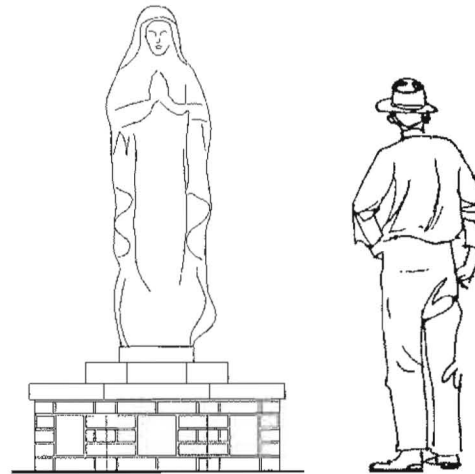

Mary & Pedestal Elevation