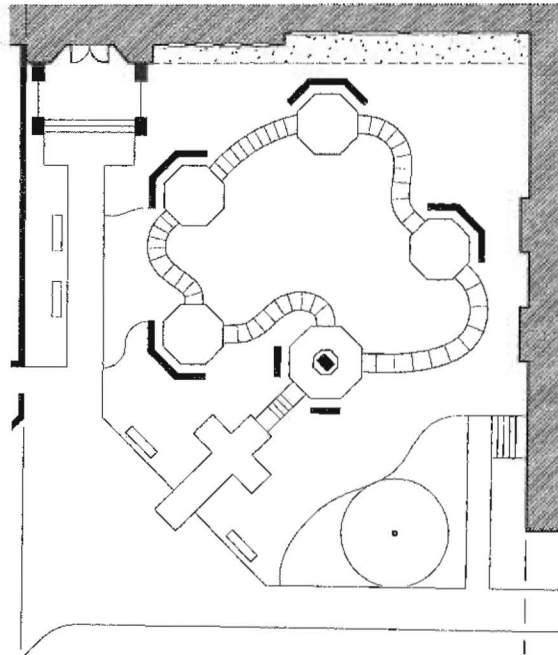

For More
Information or to
reserve a memorial
location for your
family please
contact:

The Rectory
513.922.5400

Rosary Memorial Garden

St. Antoninus Rosary Memorial Garden

Over the years Parishioners have requested memorials for their loved ones. As a result, we came up with the concept of a Rosary Memorial Garden.

St. Antoninus, a Dominican, was particularly devoted to the Rosary. The outline of the garden is to help us meditate on that compendium of the Gospel, THE MYSTERIES OF THE ROSARY, as we remember the lives of those who have gone before us "marked with the sign of faith."

Fr. Christopher Armstrong

Mary & Pedestal Elevation

Small Wall Elevation

Large Wall Elevation

Donation Specification Summary

ITEM	LOCATION	DONATION
Wall Cap	Large Memorial Wall	\$15,000
Wall Cap	Small Memorial Wall	\$10,000
Bench	Garden Interior	\$7,500
Bench	Perimeter Entrance	\$6,000
Bench	Perimeter Sidewalk	\$5,000
Square Marker	Mary Pedestal	\$4,000
Rectangular Marker	Large Wall	\$3,500
Square Marker	Large Wall Upper Row	\$2,000
Square Marker	Large Wall Bottom Row	\$1,500
Square Marker	Small Wall Upper Row	\$2,000
Square Marker	Small Wall Bottom Row	\$1,500