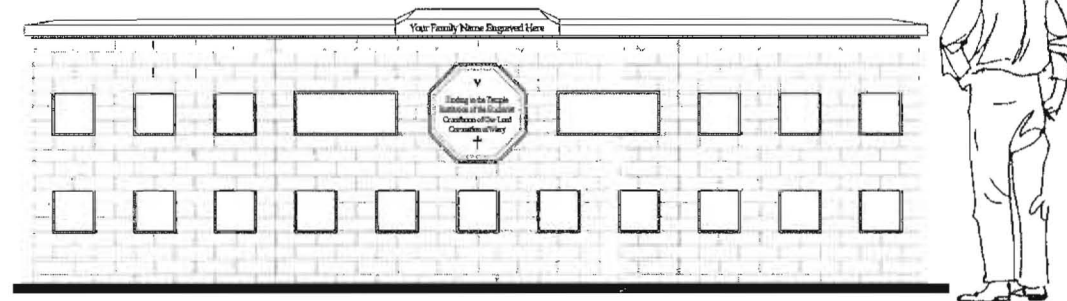

Fr. Christopher Armstrong

Mary & Pedestal Elevation

Small Wall Elevation

Large Wall Elevation

Donation Specification Summary

ITEM	LOCATION	DONATION
Wall Cap	Large Memorial Wall	\$15,000
Wall Cap	Small Memorial Wall	\$10,000
Bench	Garden Interior	\$7,500
Bench	Perimeter Entrance	\$6,000
Bench	Perimeter Sidewalk	\$5,000
Square Marker	Mary Pedestal	\$4,000
Rectangular Marker	Large Wall	\$3,500
Square Marker	Large Wall Upper Row	\$2,000
Square Marker	Large Wall Bottom Row	\$1,500
Square Marker	Small Wall Upper Row	\$2,000
Square Marker	Small Wall Bottom Row	\$1,500